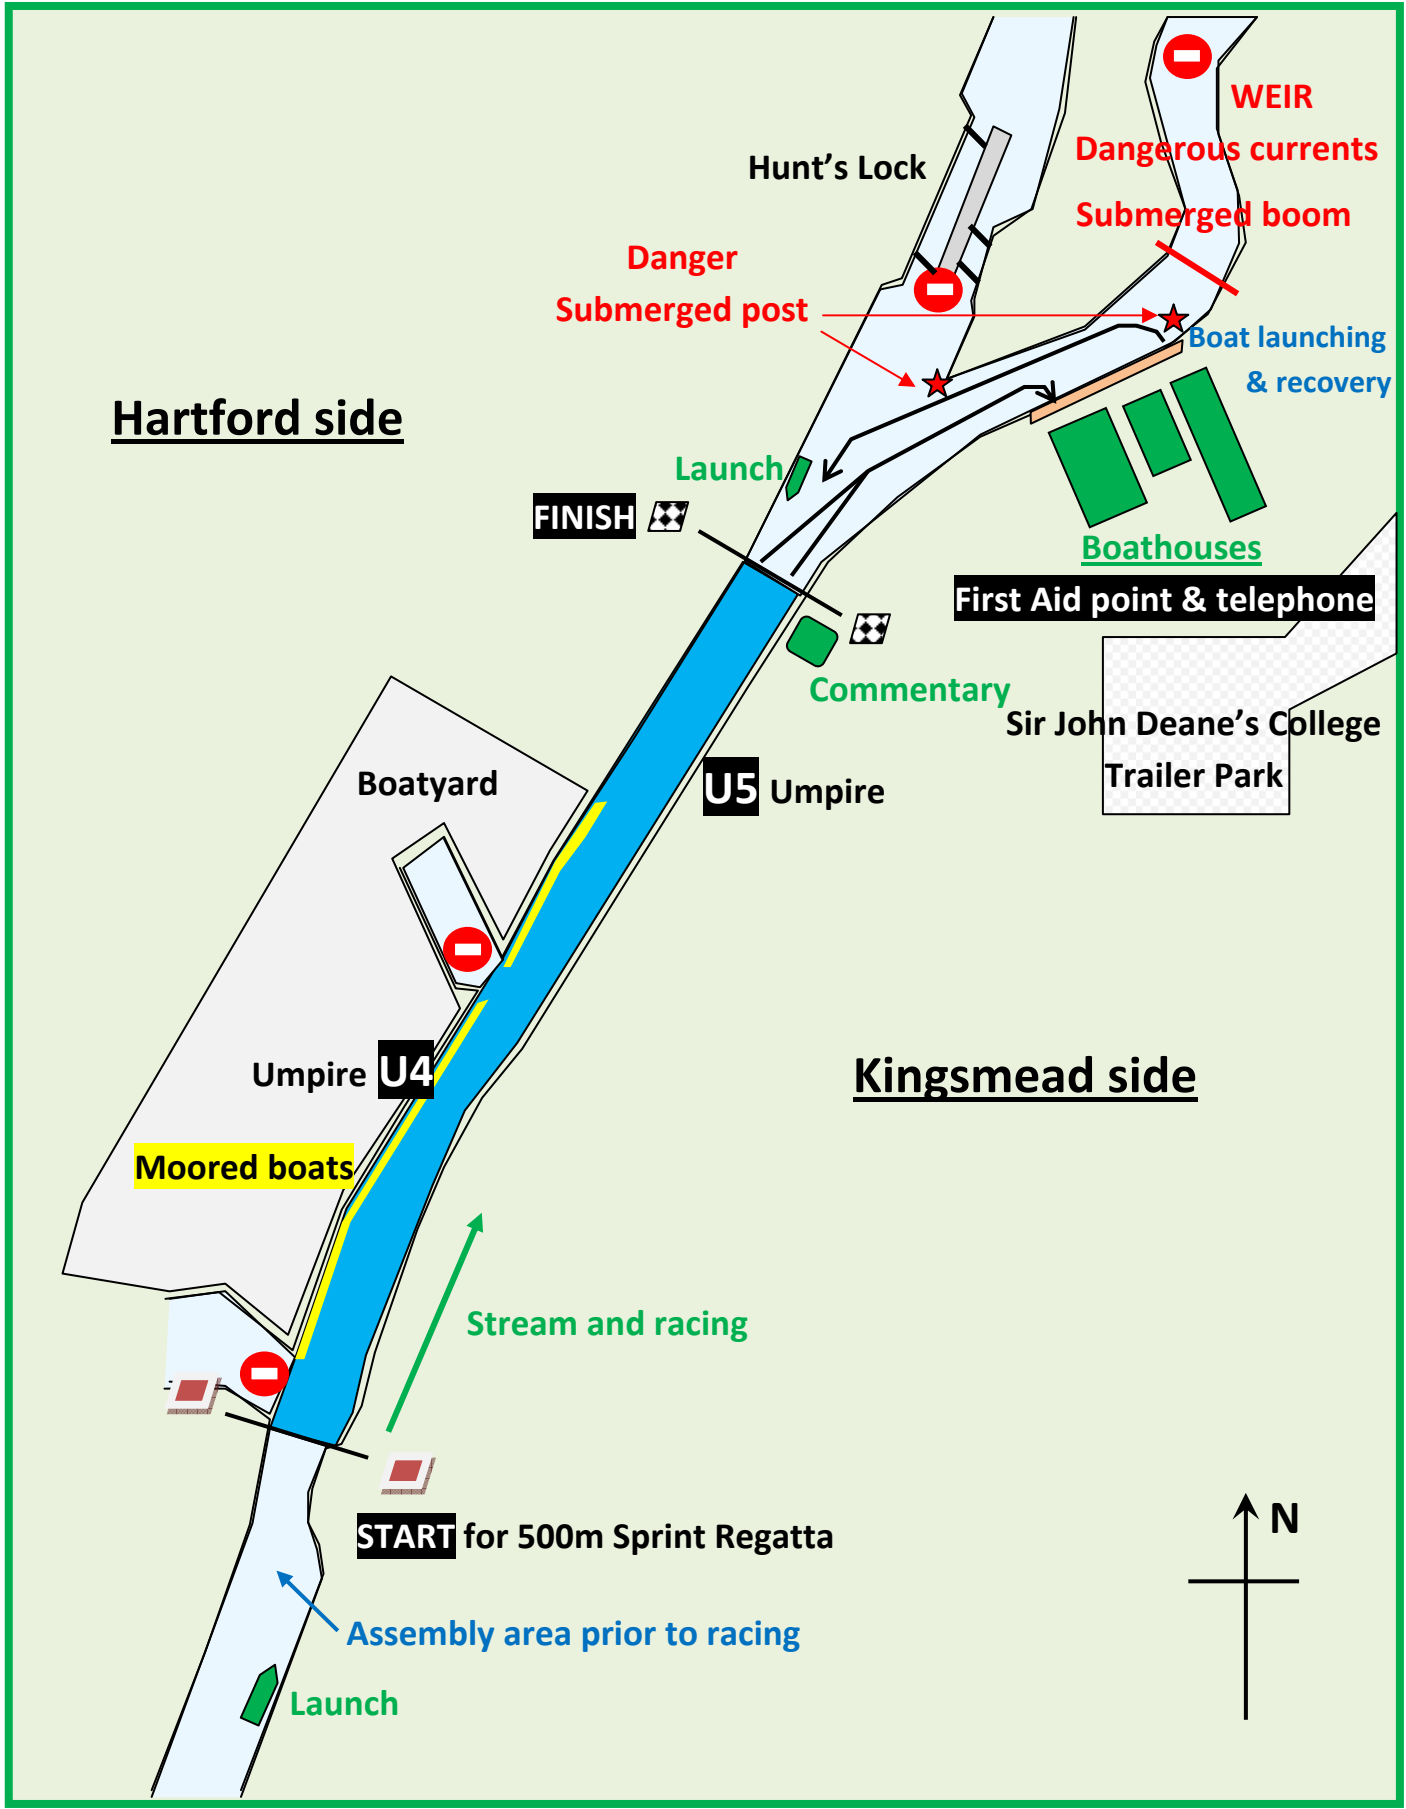

Northwich Rowing Club

Sprint regatta Course 500m downstream

Northwich Rowing Club

Sprint regatta Course 500m downstream